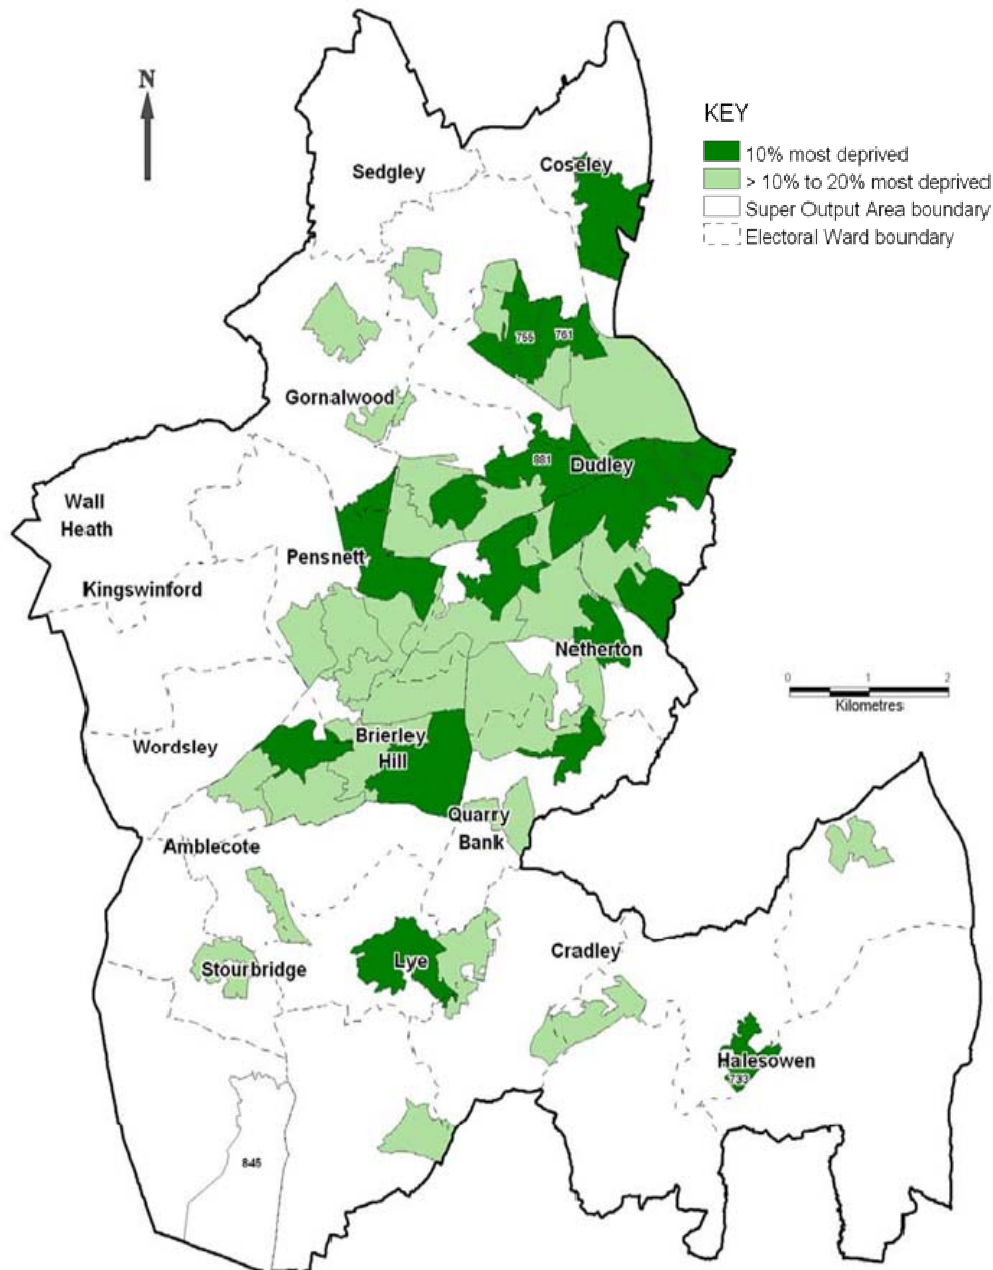

Appendix 1: The Index of Multiple Deprivation 2010

Super Output Areas in Dudley Borough that are in the 20% most deprived in England

Education, Skills and Training Domain

Super Output Areas in Dudley Borough that are in the 20% most deprived in England