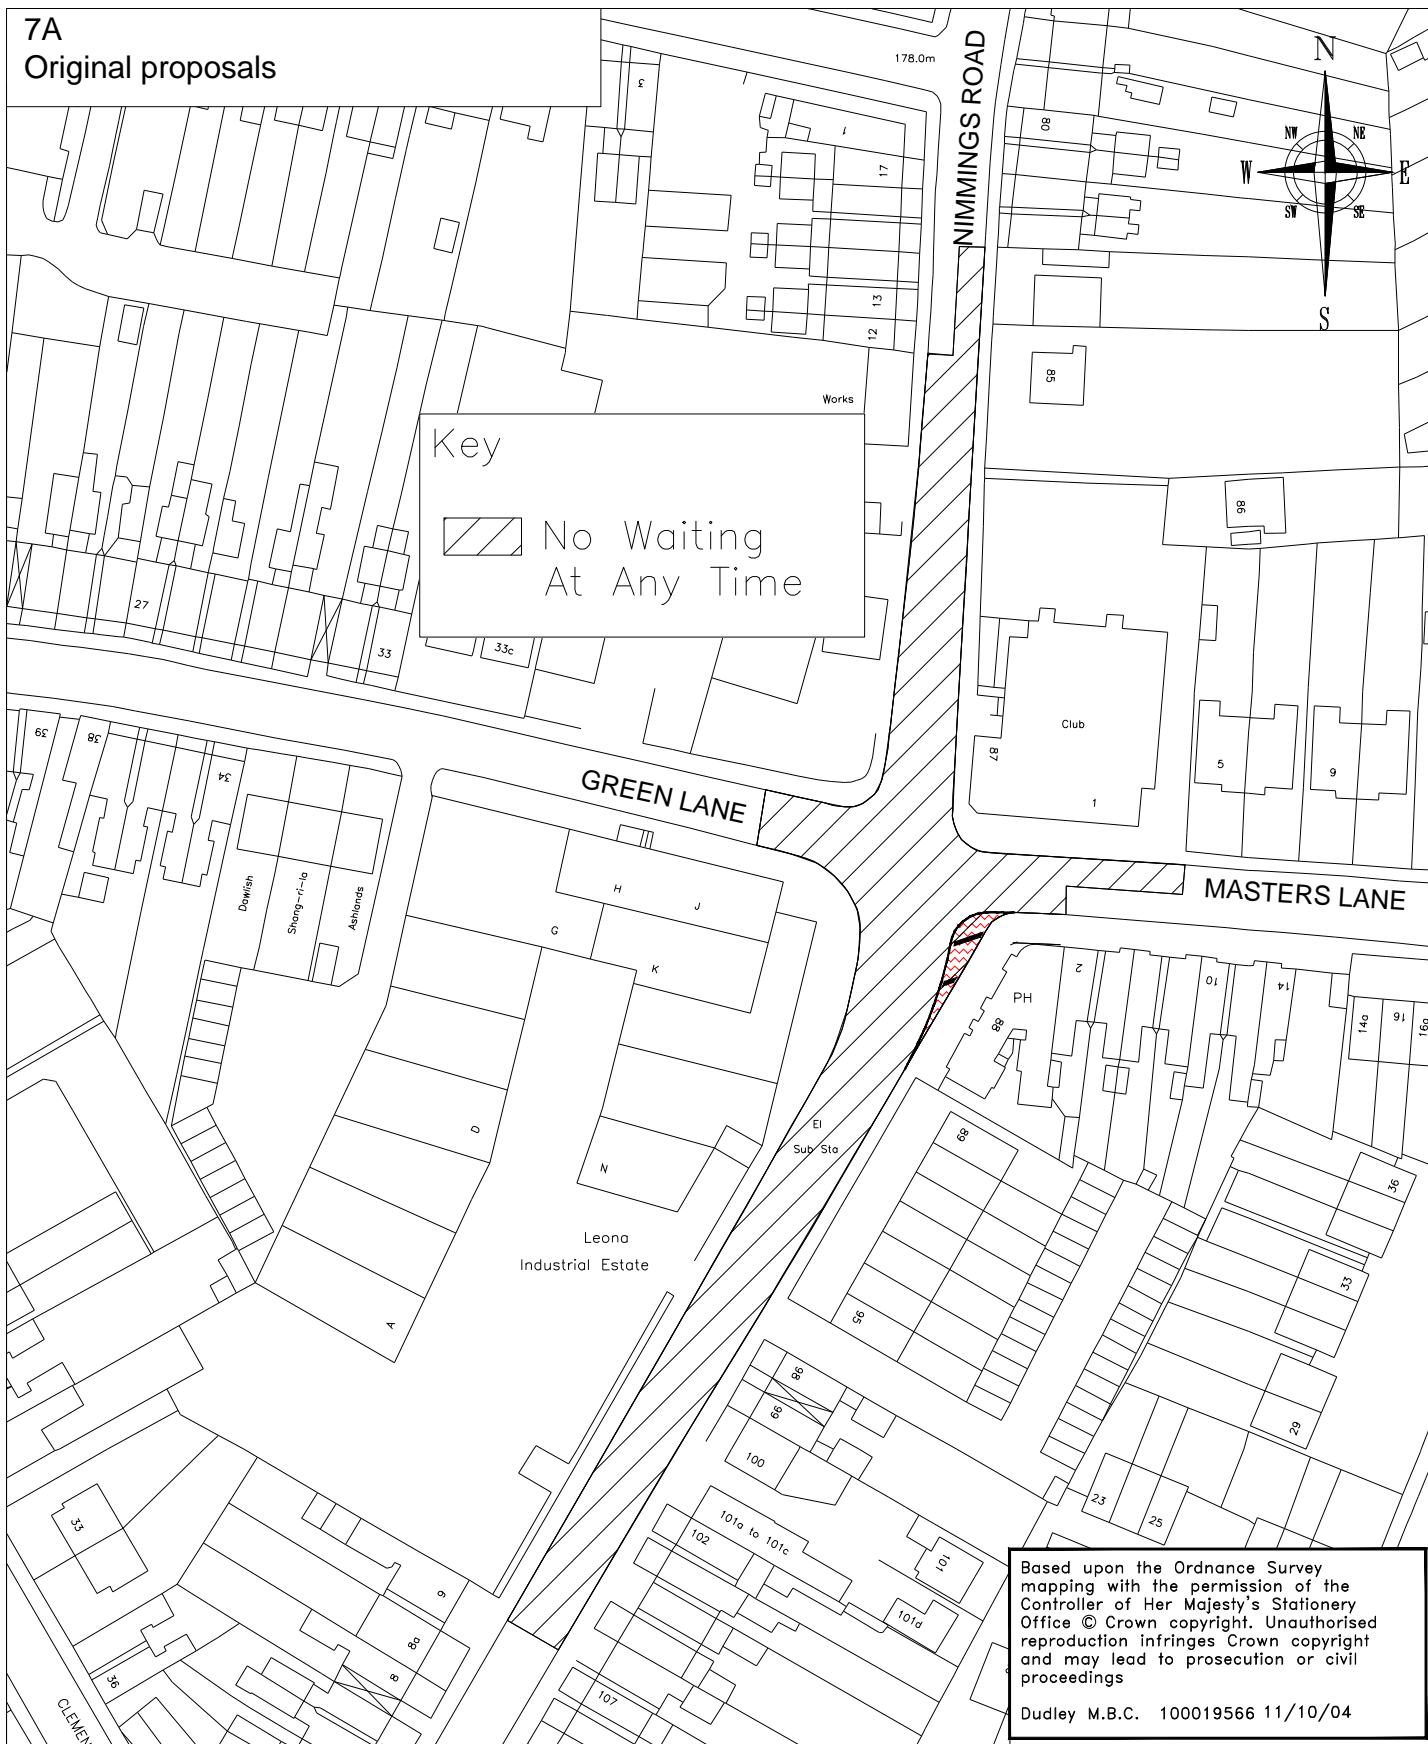

7A
Original proposals

Key
 No Waiting At Any Time

Based upon the Ordnance Survey mapping with the permission of the Controller of Her Majesty's Stationery Office © Crown copyright. Unauthorised reproduction infringes Crown copyright and may lead to prosecution or civil proceedings
 Dudley M.B.C. 100019566 11/10/04

Directorate of the Urban Environment

Economic Regeneration Division - Traffic & Road Safety

Council House, Mary Stevens Park
 Stourbridge, West Midlands, DY8 2AA
www.dudley.gov.uk

Project	THE BOROUGH OF DUDLEY, (LONG LANE AND SURROUNDING STREETS), (HALESOWEN AREA), (PROHIBITION AND RESTRICTION OF WAITING), (NO. 4 ORDER TYPE) ORDER 2010.			Drawing No.	TM3088
Drawn By	DMH	Checked By	PVG	Revision No.	
				Date	05.05.10
				Scale	N.T.S.