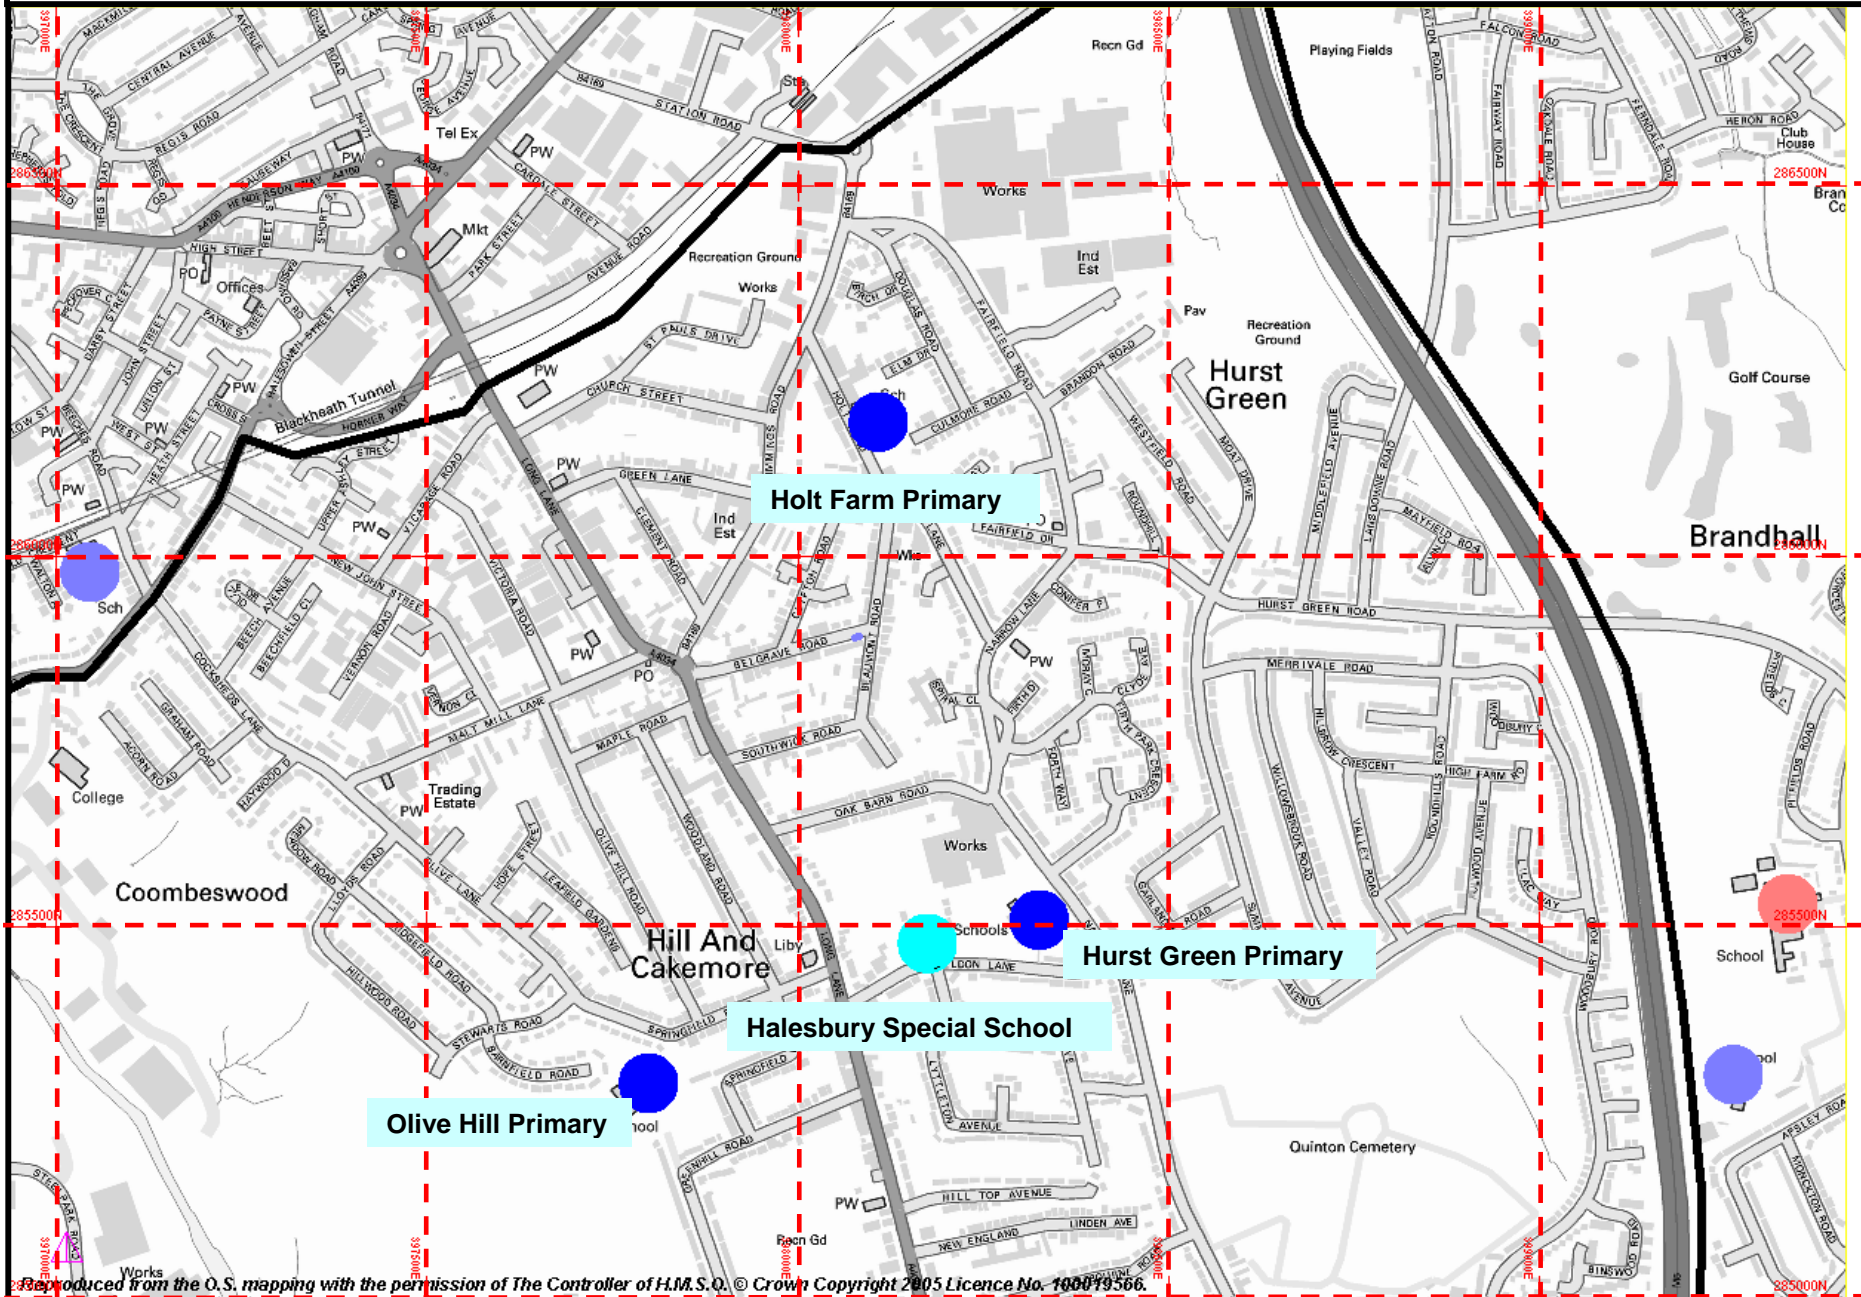

Location of Holt Farm Primary School and nearest alternative schools

Map produced from the O.S. mapping with the permission of The Controller of H.M.S.O. © Crown Copyright 2005 Licence No. 100019566.

Map produced by the Education Information Team (HB)
Using the GMIS system and supported by the GMIS Unit, ICT Services