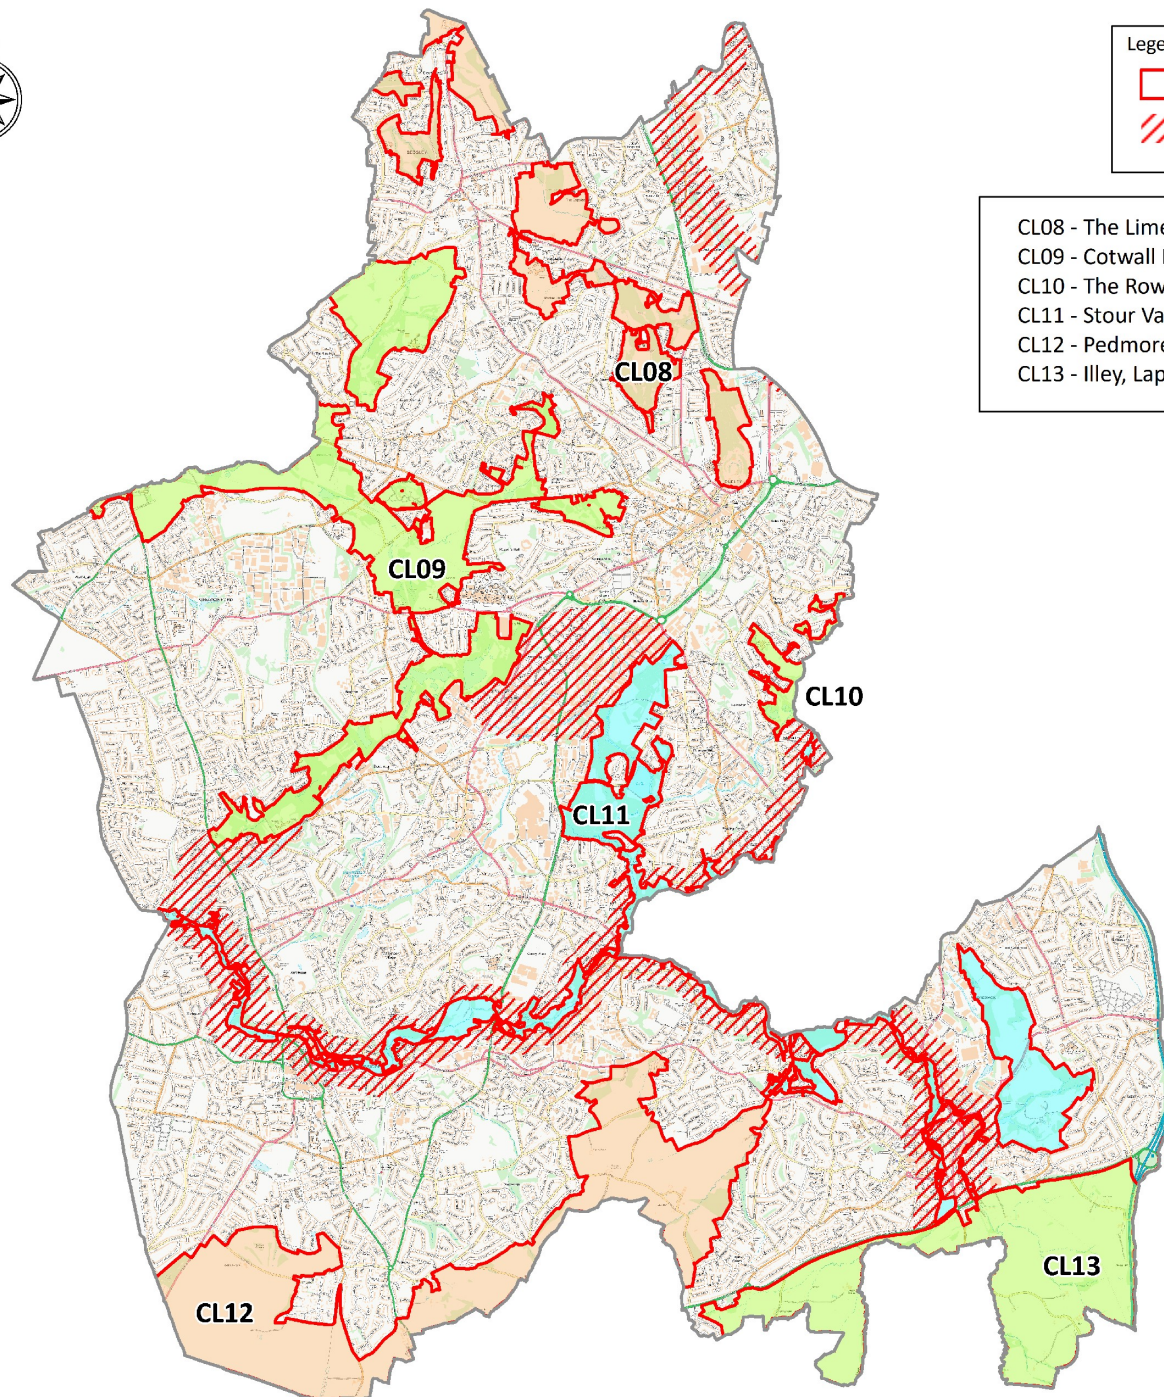

Core Landscapes & Priority Network Restoration Zones - Dudley

Legend

-  Core Landscapes
-  Priority Network Restoration Zones

- CL08 - The Limehouse Way & Sedgley Park
- CL09 - Cotwall End, Fens Pools & Barrow Hill
- CL10 - The Rowley Hills, Bumble Hole & Warrens Hall
- CL11 - Stour Valley
- CL12 - Pedmore Wychbury & Lutley
- CL13 - Illey, Lapal & Hasbury

Scale: 1:80,000

©EcoRecord