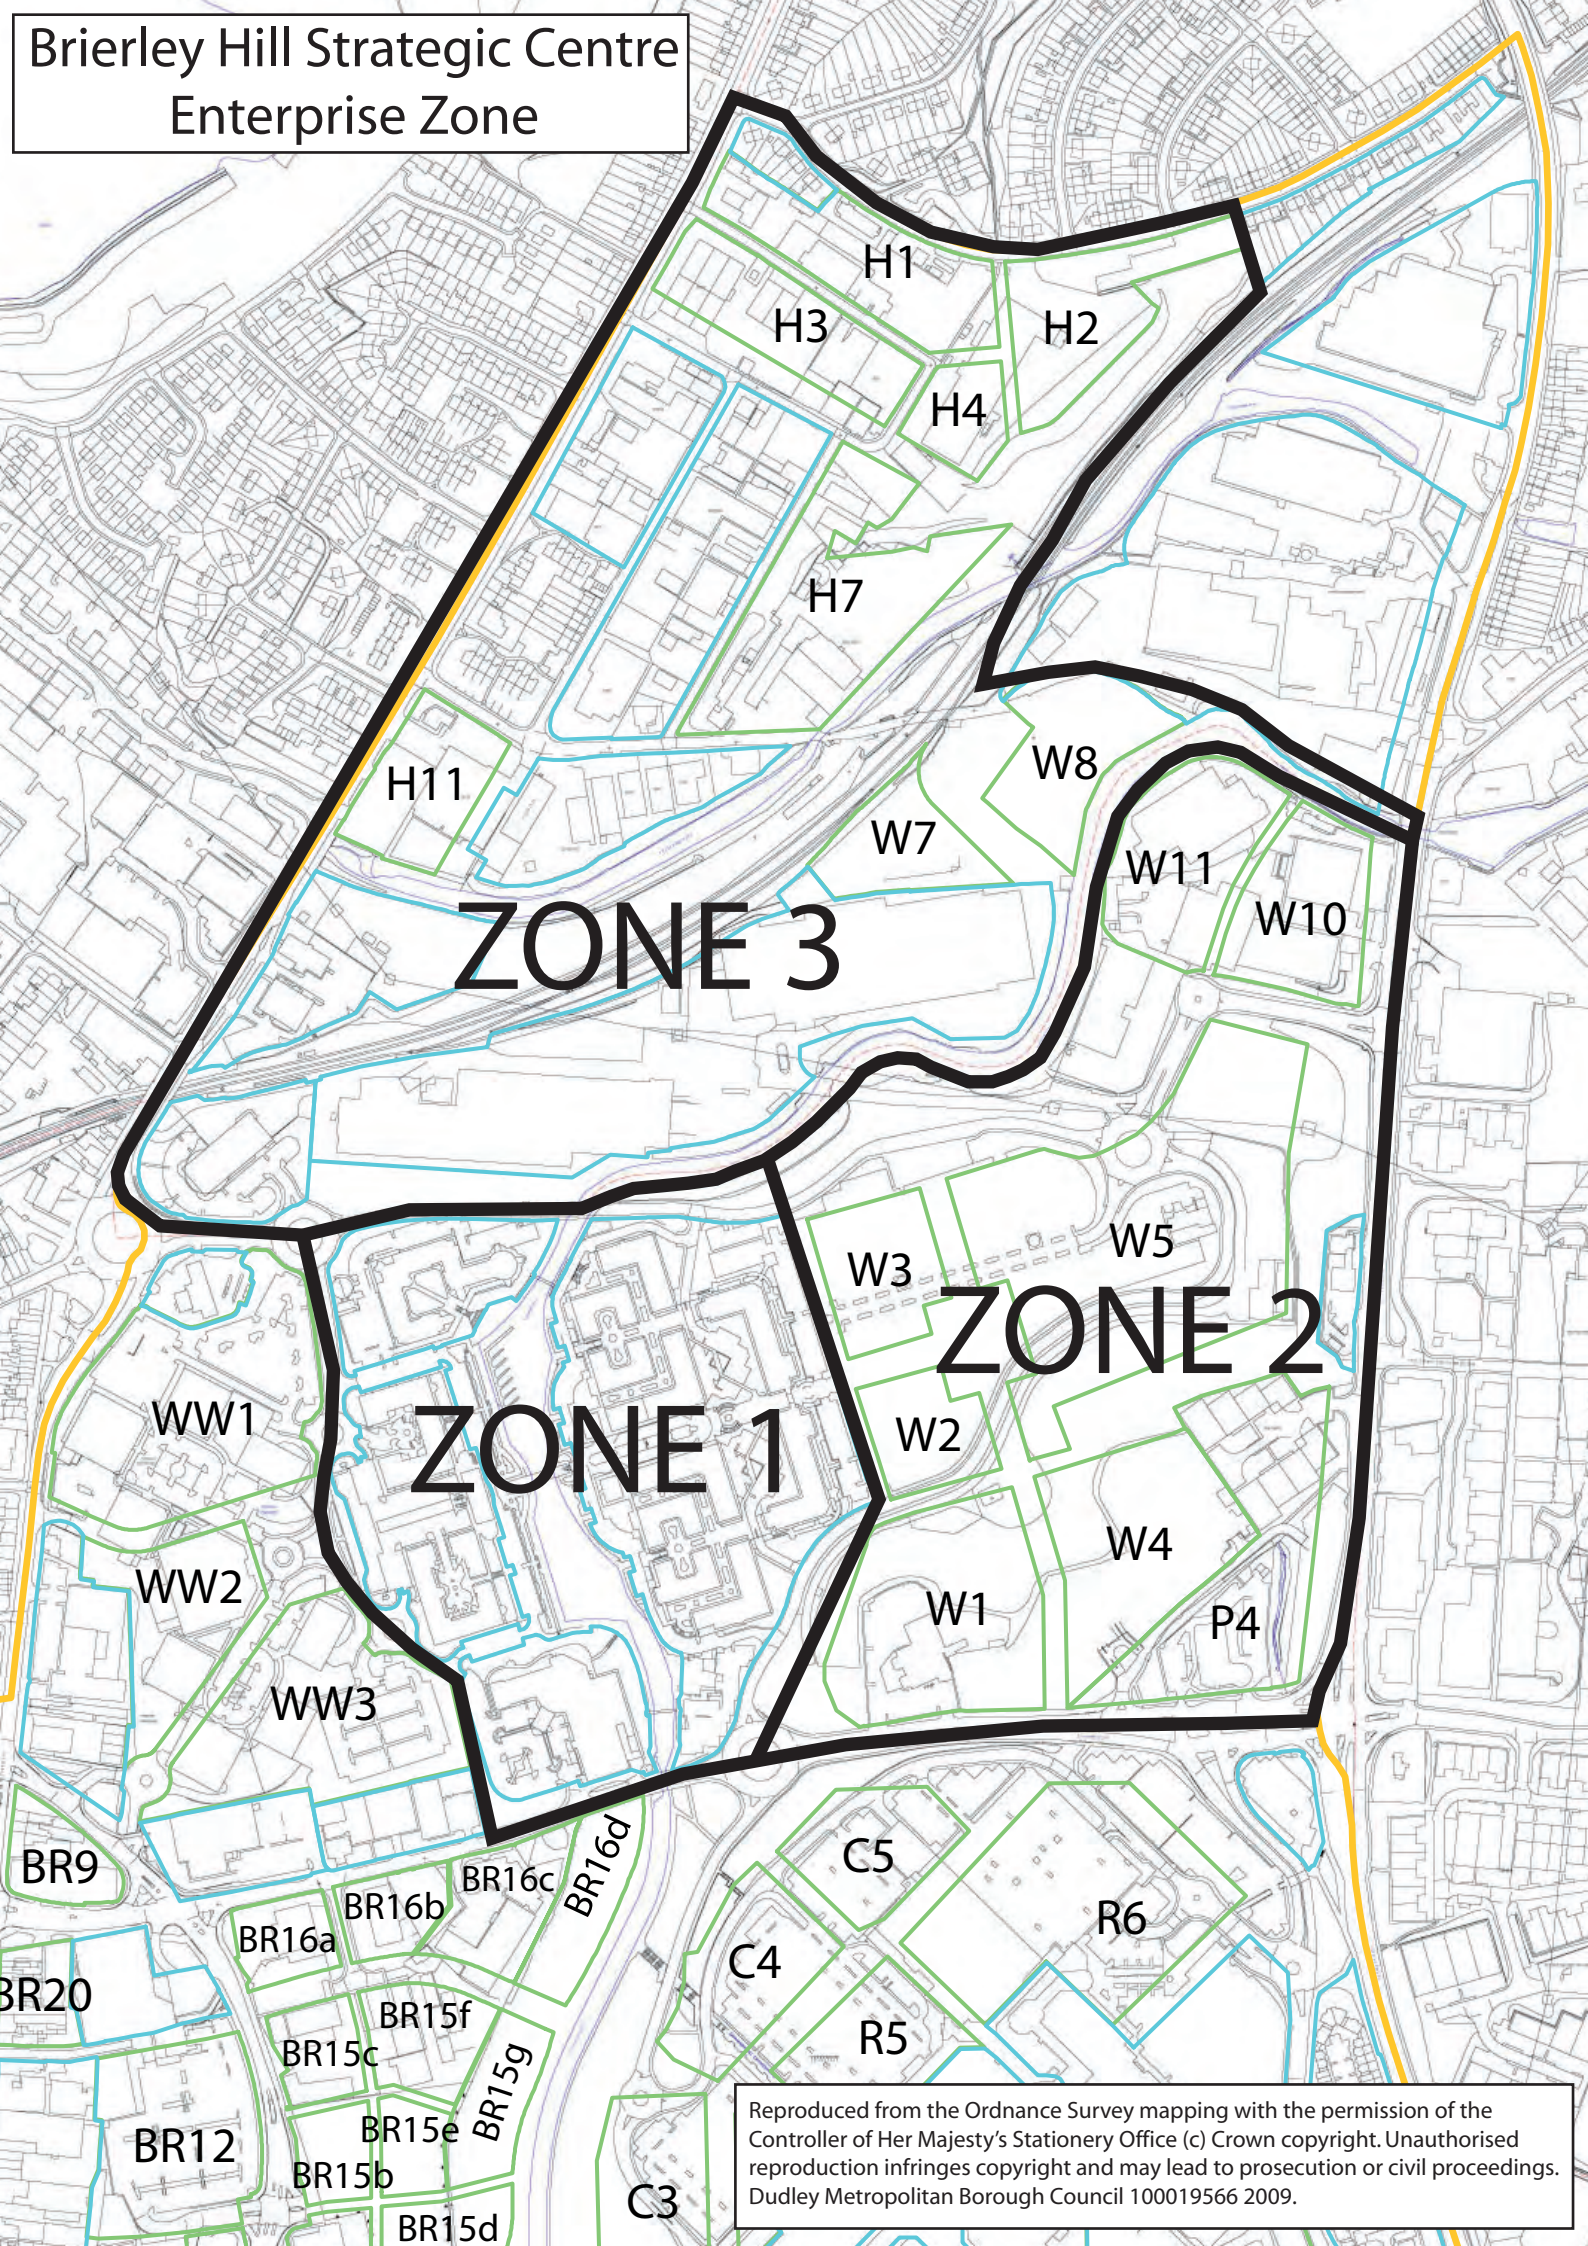

Brierley Hill Strategic Centre  
Enterprise Zone

Reproduced from the Ordnance Survey mapping with the permission of the Controller of Her Majesty's Stationery Office (c) Crown copyright. Unauthorised reproduction infringes copyright and may lead to prosecution or civil proceedings. Dudley Metropolitan Borough Council 100019566 2009.