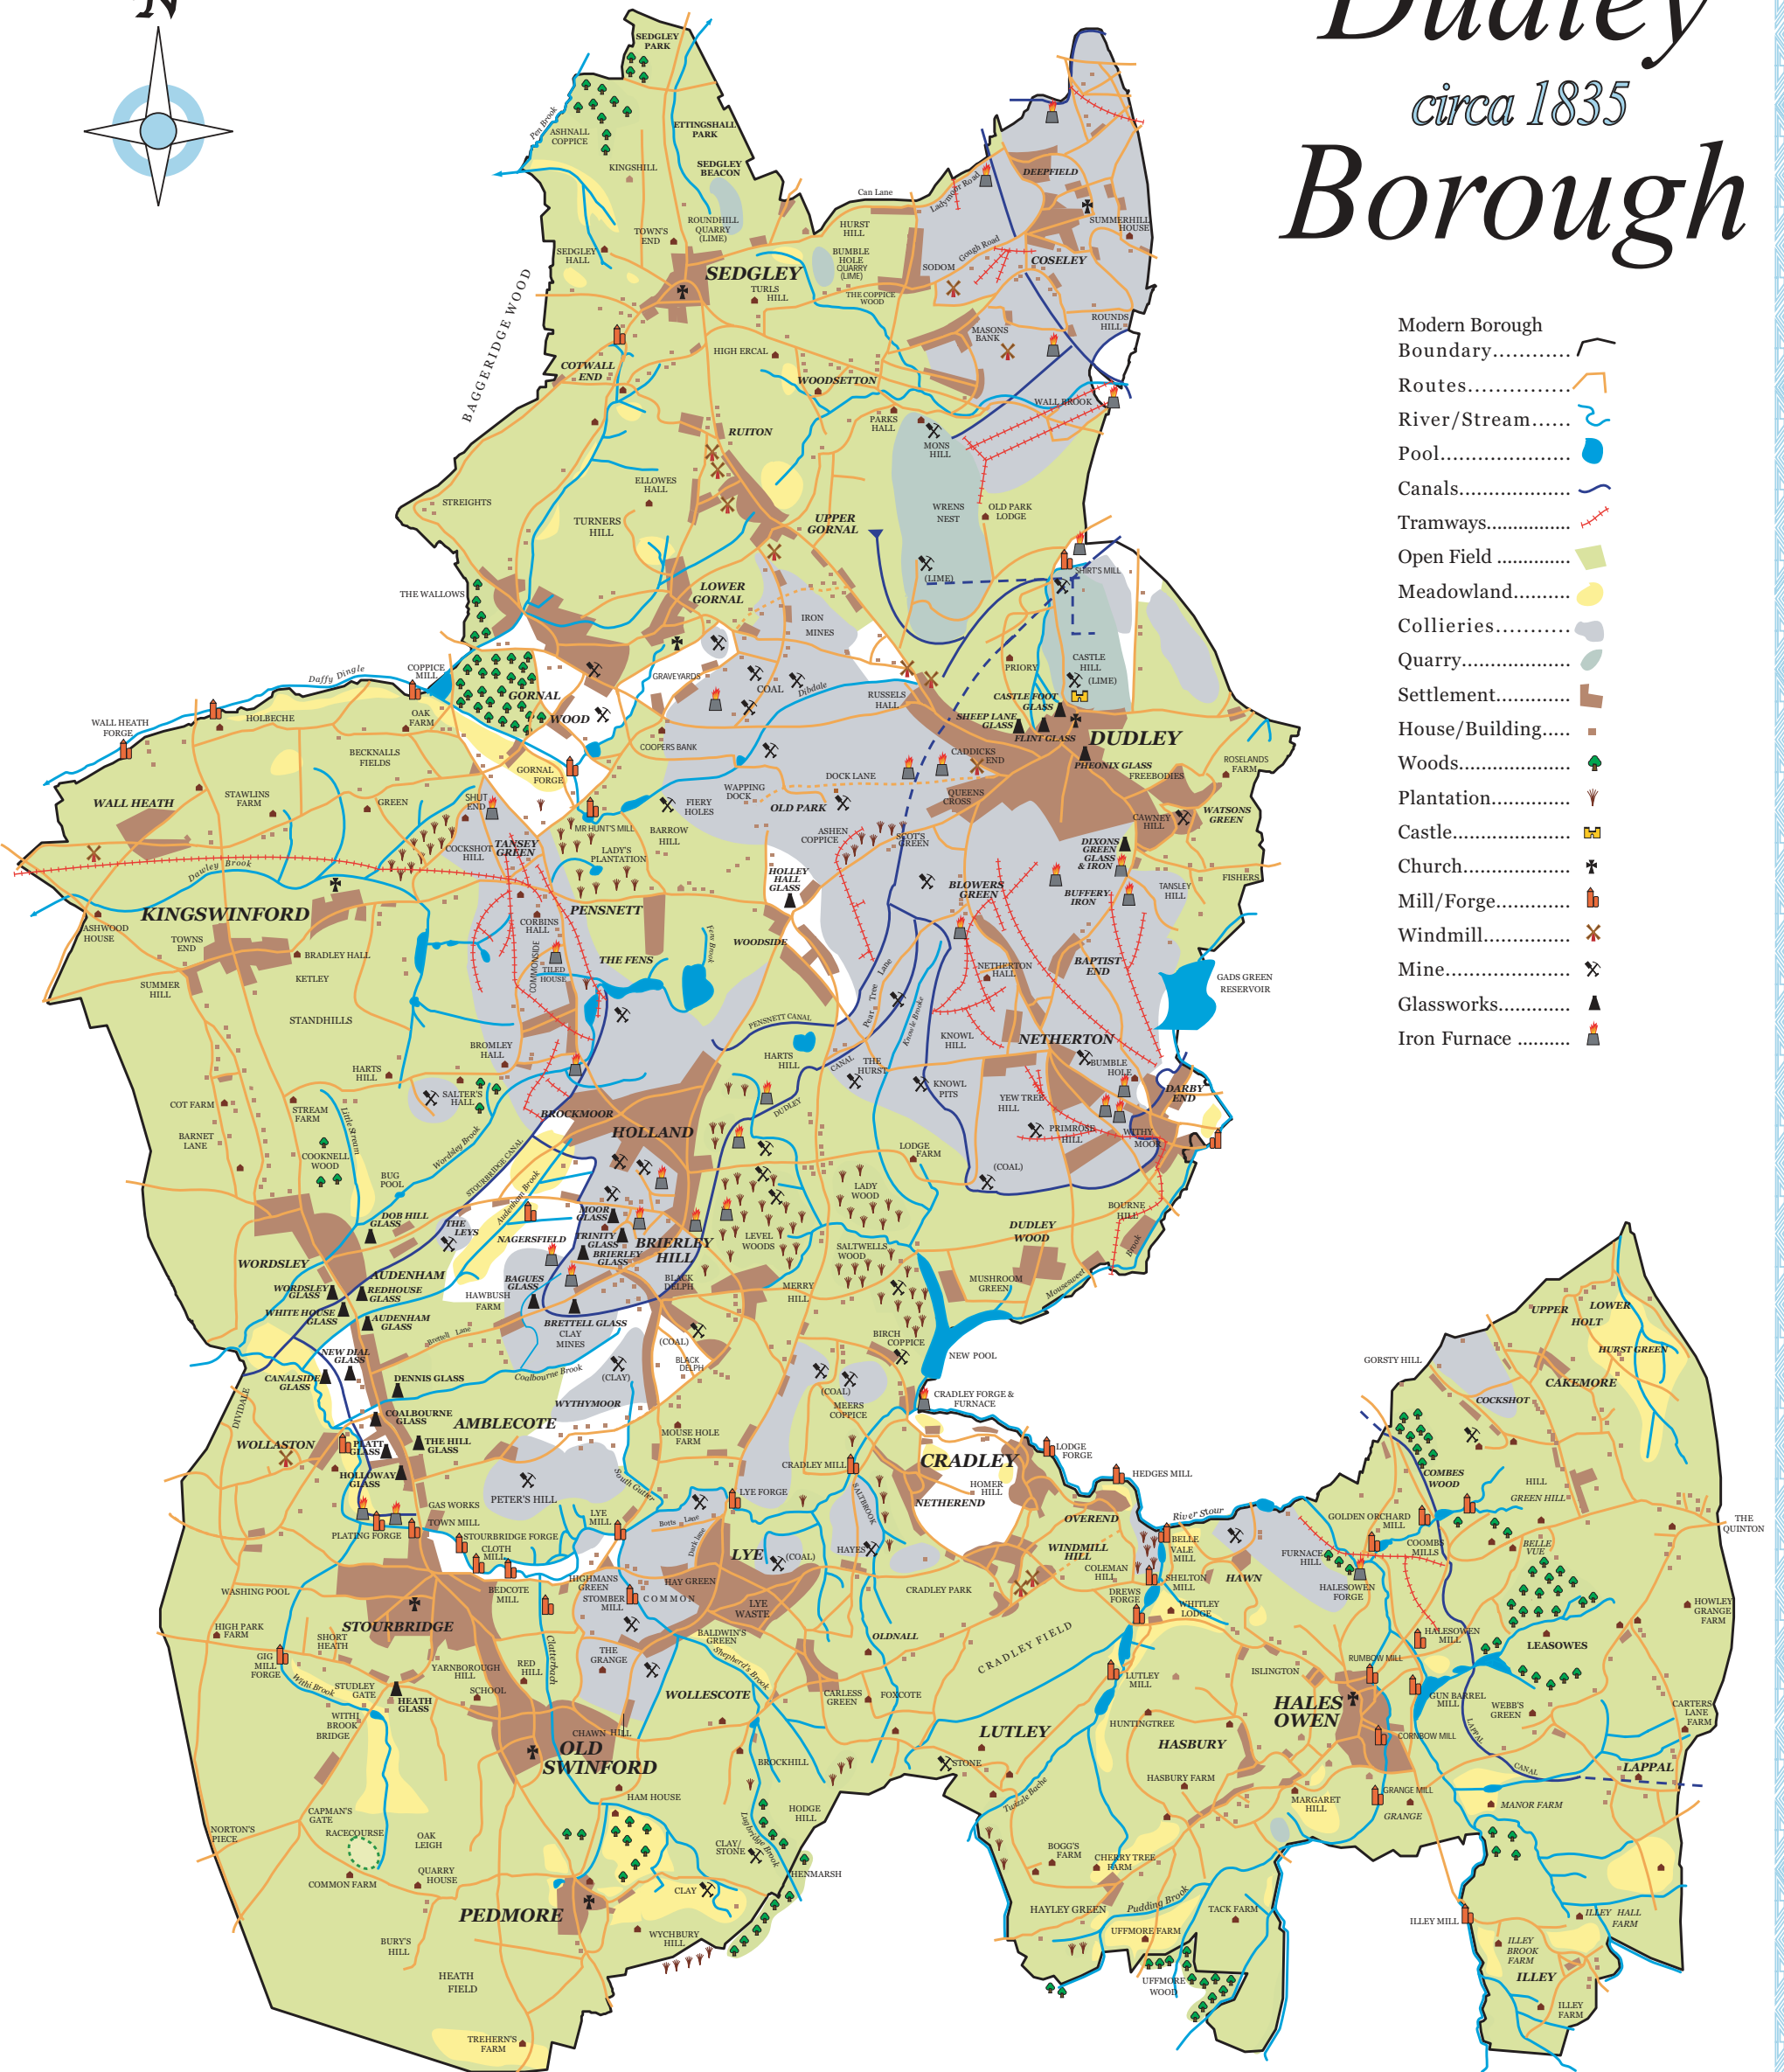

Supplementary Planning Document
Historic Environment Consultation Draft
Appendix 1

February 2006

Dudley

circa 1300

Borough

- Modern Borough Boundary.....
- Parish Boundaries.....
- Township Boundaries.....
- Routes.....
- Tracks.....
- River/Stream.....
- Open Field.....
- Common.....
- Meadowland.....
- Park.....
- Quarry.....
- Borough.....
- Settlement.....
- Woods.....
- Abbey.....
- Castle.....
- Church.....
- Mill/Forge.....
- Windmill.....
- Mine.....

Dudley

circa 1750

Borough

- Modern Borough Boundary.....
- Routes.....
- Tracks.....
- River/Stream.....
- Pool.....
- Park Boundary.....
- Haye and Chase Boundary.....
- Open Field.....
- Common.....
- Meadowland.....
- Old Enclosure.....
- Quarry.....
- Settlement.....
- House/Building.....
- Woods.....
- Plantation.....
- Castle.....
- Church.....
- Mill/Forge.....
- Windmill.....
- Mine.....
- Glassworks.....
- Iron Furnace.....

Population : 25,000

Dudley

circa 1835

Borough

- Modern Borough Boundary.....
- Routes.....
- River/Stream.....
- Pool.....
- Canals.....
- Tramways.....
- Open Field.....
- Meadowland.....
- Collieries.....
- Quarry.....
- Settlement.....
- House/Building....
- Woods.....
- Plantation.....
- Castle.....
- Church.....
- Mill/Forge.....
- Windmill.....
- Mine.....
- Glassworks.....
- Iron Furnace

Population : 123,840