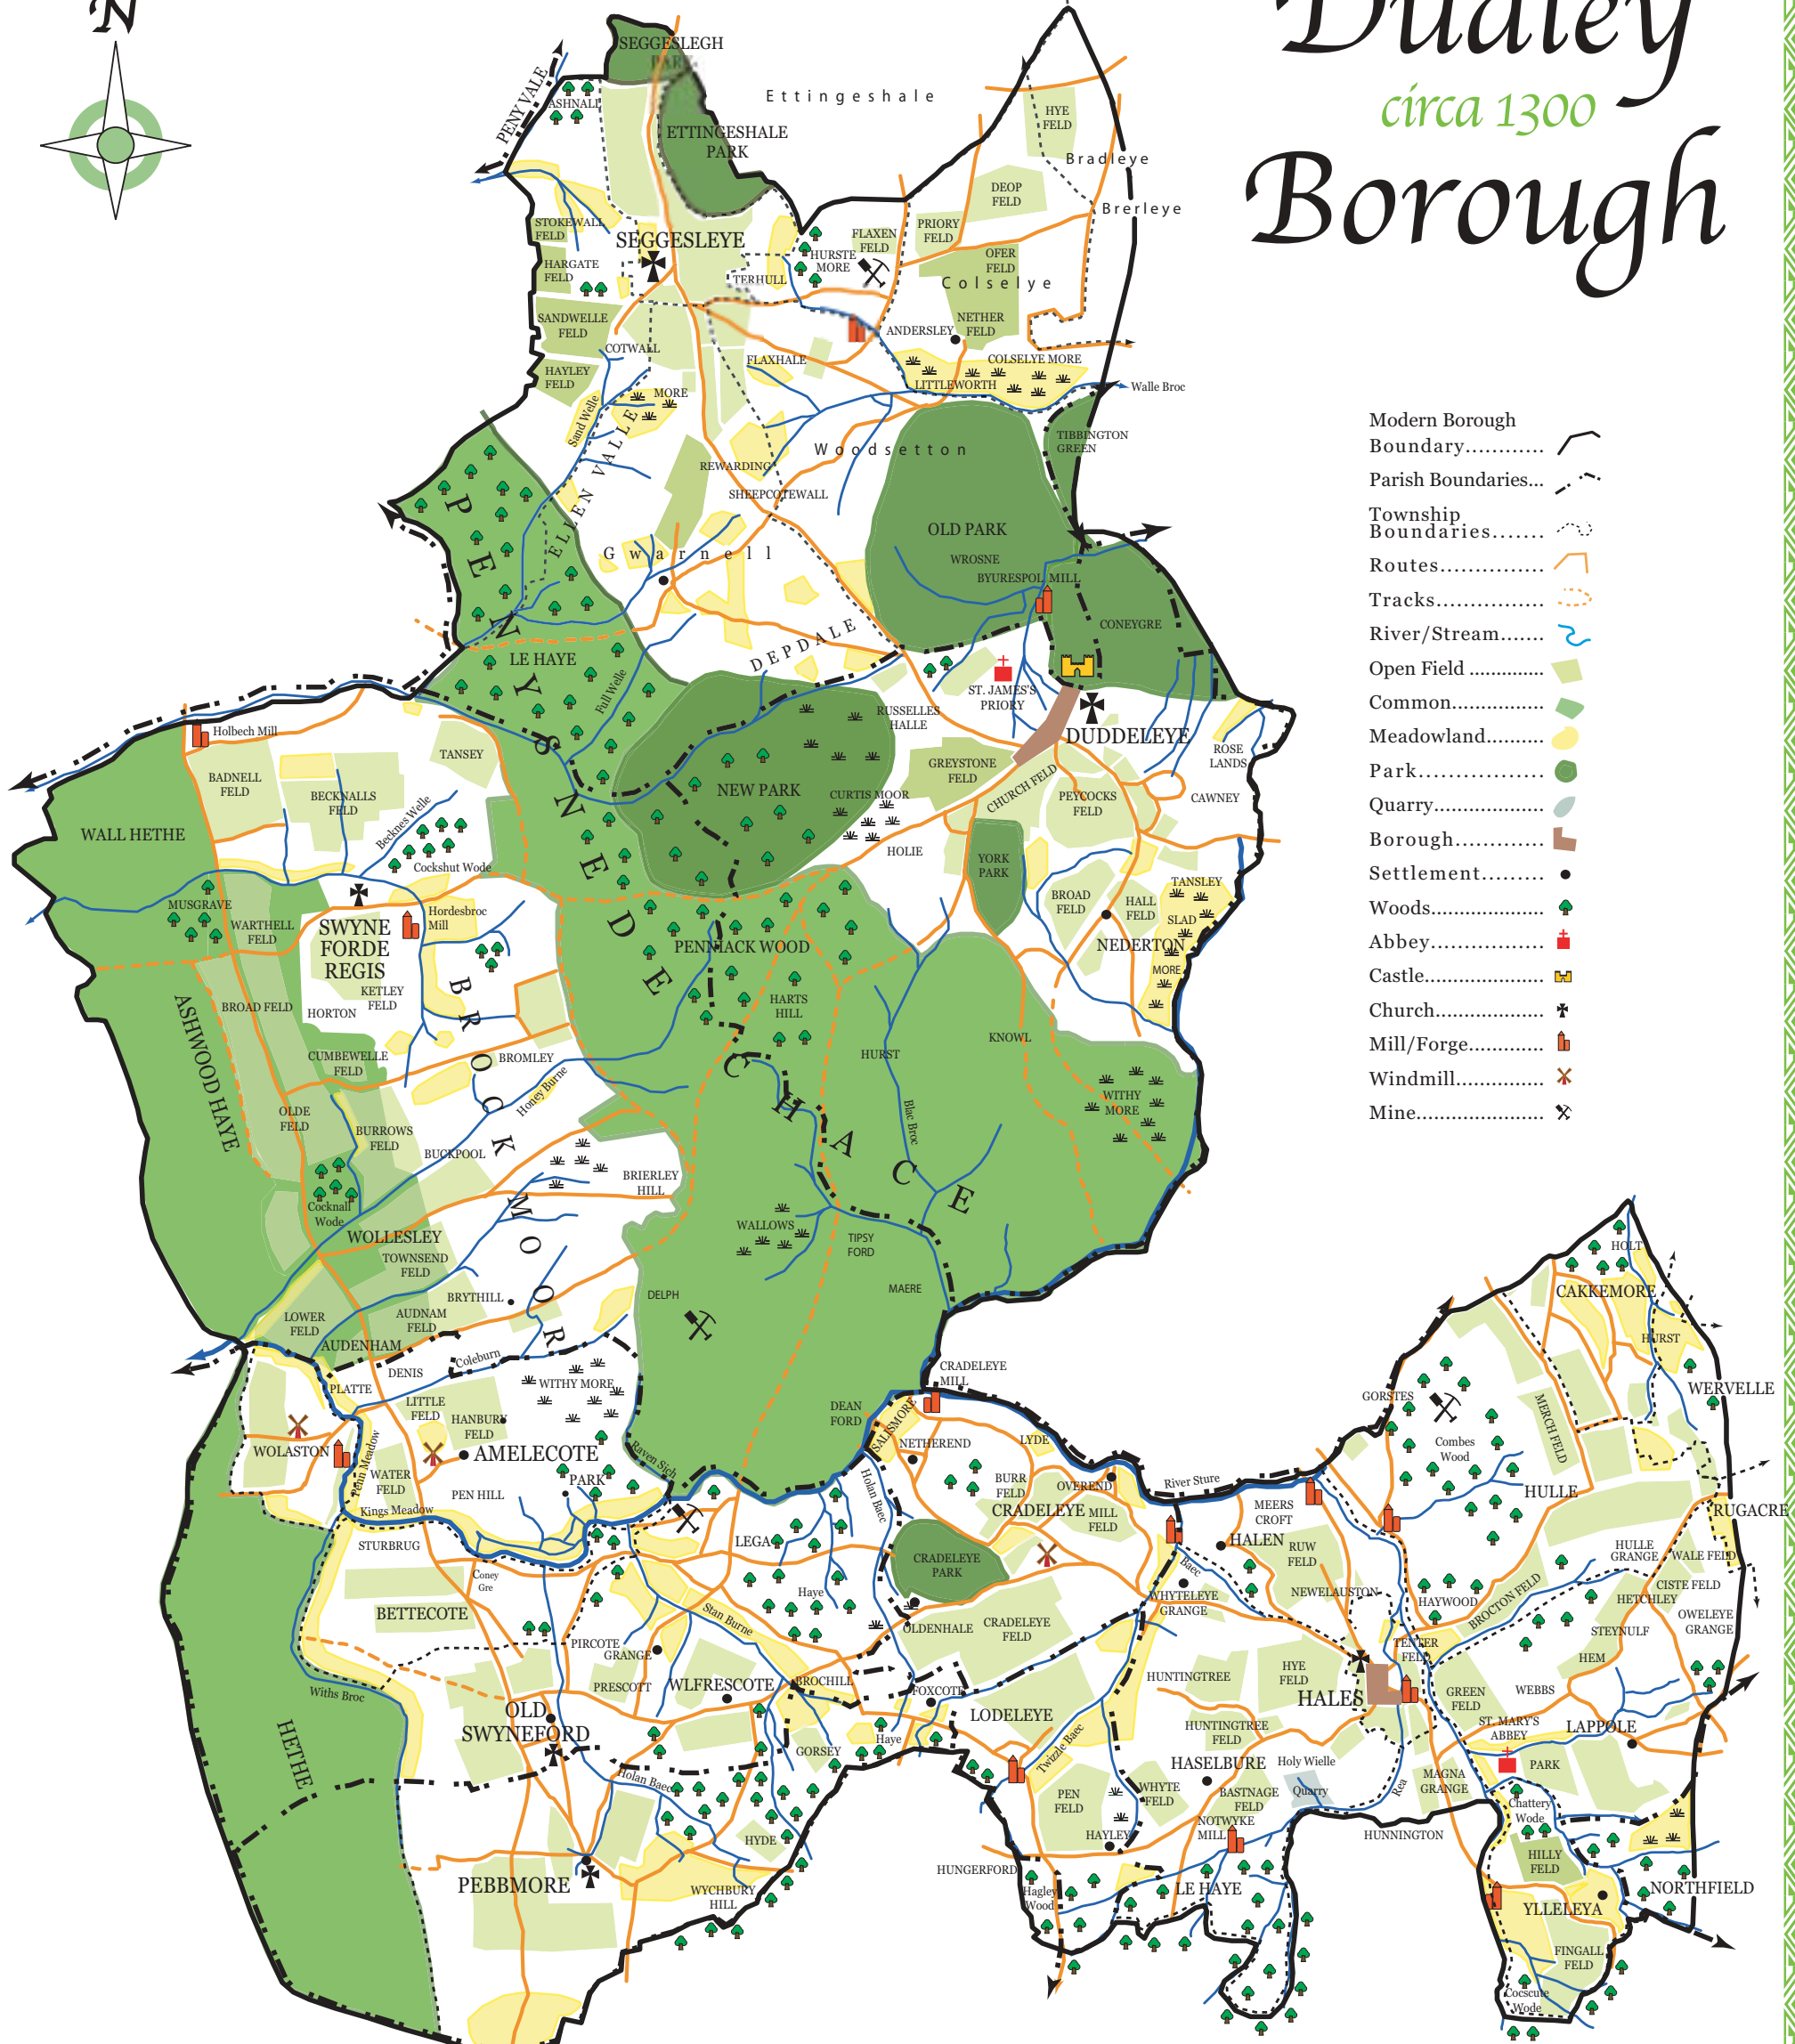

Supplementary Planning Document
Historic Environment Consultation Draft
Appendix 1

February 2006

Dudley

circa 1300

Borough

- Modern Borough Boundary.....
- Parish Boundaries.....
- Township Boundaries.....
- Routes.....
- Tracks.....
- River/Stream.....
- Open Field.....
- Common.....
- Meadowland.....
- Park.....
- Quarry.....
- Borough.....
- Settlement.....
- Woods.....
- Abbey.....
- Castle.....
- Church.....
- Mill/Forge.....
- Windmill.....
- Mine.....

Dudley

circa 1750

Borough

- Modern Borough Boundary.....
- Routes.....
- Tracks.....
- River/Stream.....
- Pool.....
- Park Boundary.....
- Haye and Chase Boundary.....
- Open Field.....
- Common.....
- Meadowland.....
- Old Enclosure.....
- Quarry.....
- Settlement.....
- House/Building.....
- Woods.....
- Plantation.....
- Castle.....
- Church.....
- Mill/Forge.....
- Windmill.....
- Mine.....
- Glassworks.....
- Iron Furnace.....

Population : 25,000

Dudley

circa 1835

Borough

- Modern Borough Boundary.....
- Routes.....
- River/Stream.....
- Pool.....
- Canals.....
- Tramways.....
- Open Field.....
- Meadowland.....
- Collieries.....
- Quarry.....
- Settlement.....
- House/Building....
- Woods.....
- Plantation.....
- Castle.....
- Church.....
- Mill/Forge.....
- Windmill.....
- Mine.....
- Glassworks.....
- Iron Furnace

Population : 123,840