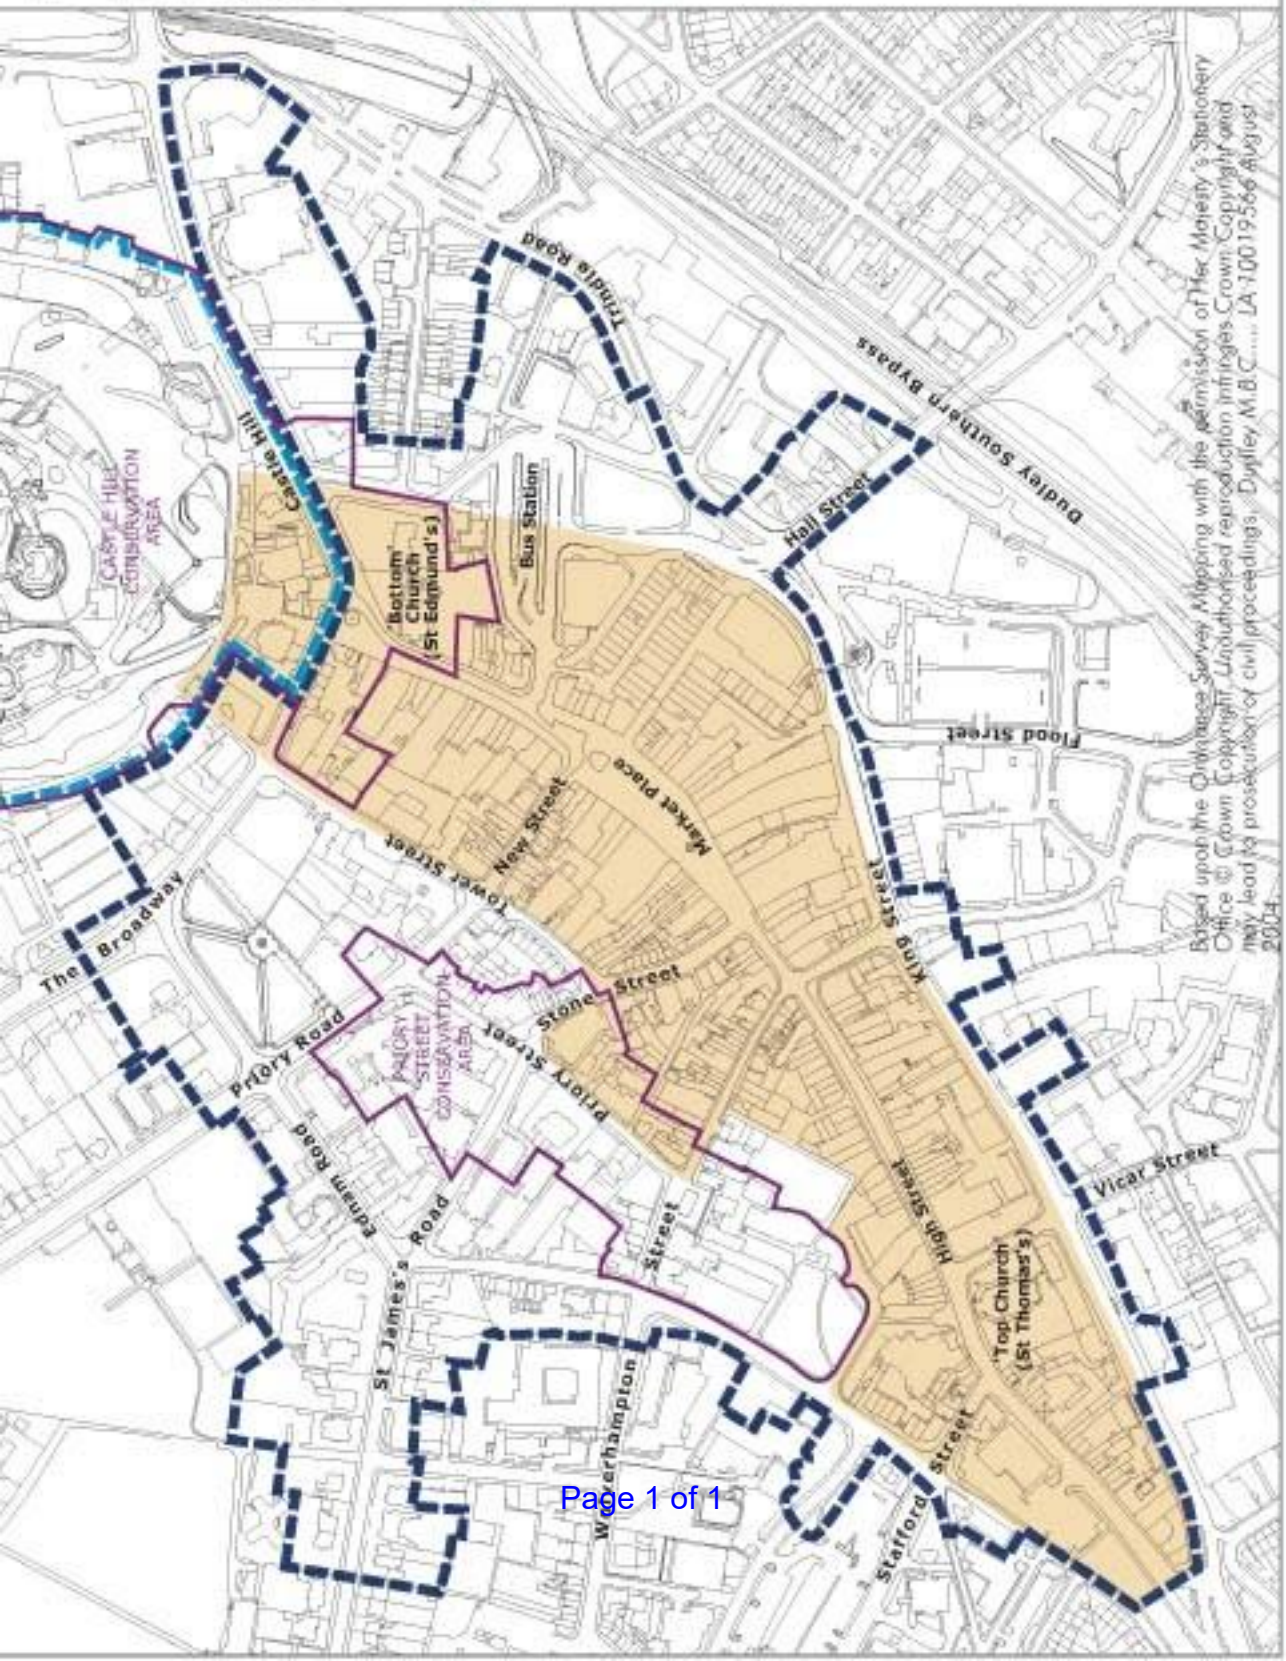

Figure 1

# Boundaries of the Proposed Dudley Town Centre Conservation Area and the Revised Castle Hill Conservation Area

- Existing Conservation Areas
- Proposed Dudley Town Centre Conservation Area
- Proposed Castle Hill Conservation Area Boundary Revision
- Extent of Medieval Dudley

Based upon the Ordnance Survey Mapping with the permission of Her Majesty's Stationery Office © Crown Copyright. Unauthorised reproduction infringes Crown Copyright and may lead to prosecution or civil proceedings. Dudley, M.B.C., LA 10019566 August 2014.