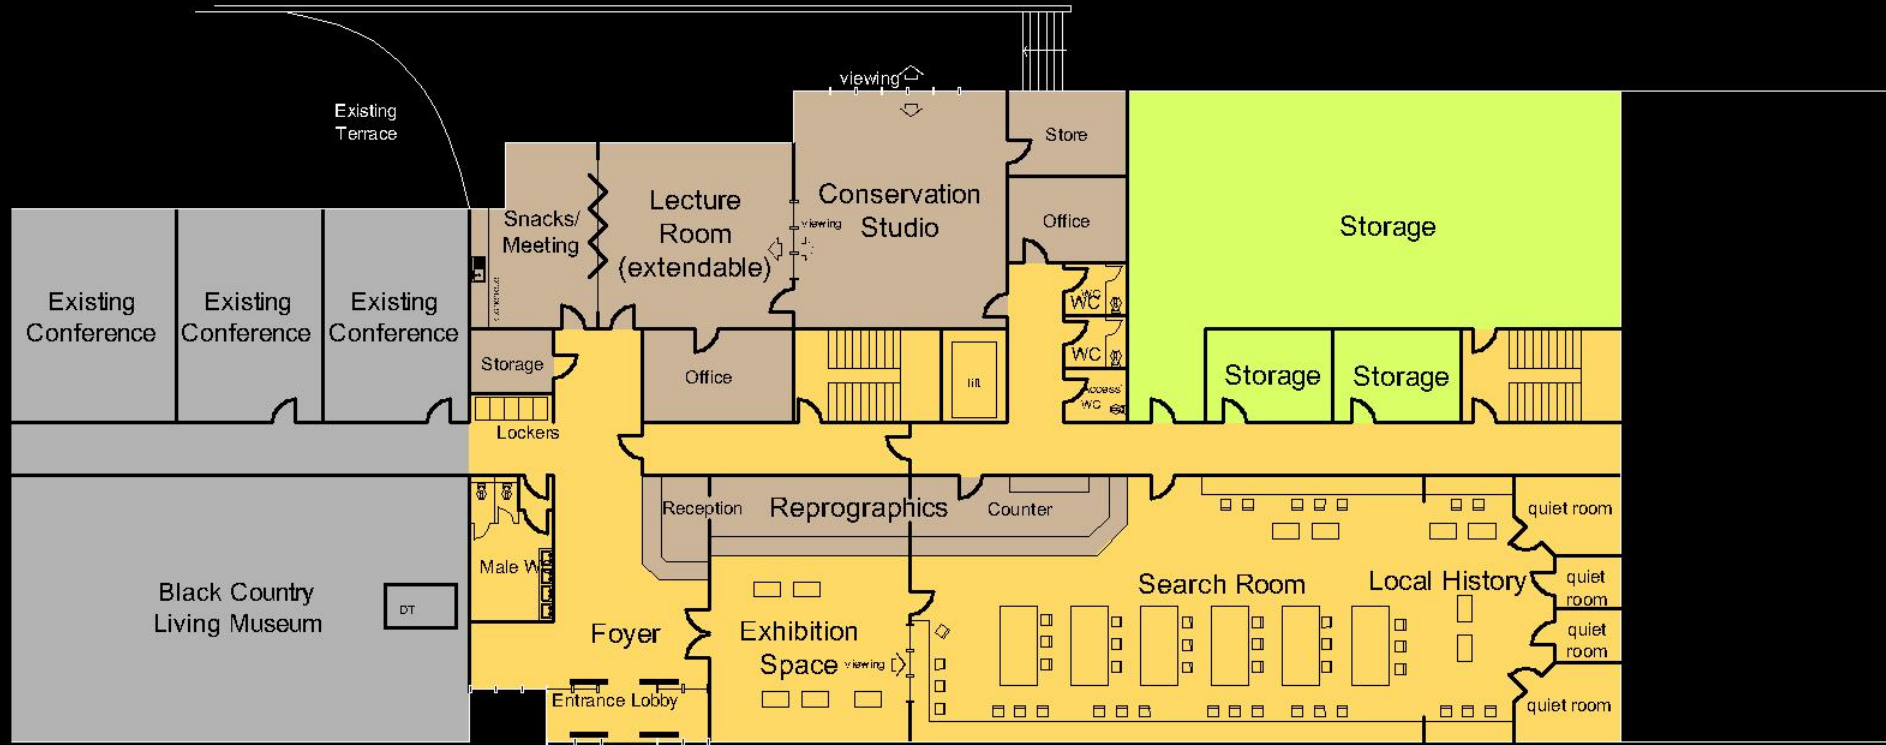

Relocation of Dudley Archives to the Black Country living Museum

Feasibility Study

Tipton Rd, Dudley

THE
BLACK COUNTRY
LIVING
MUSEUM
ENTRANCE

Black Country
Living Museum

Glazed Entrance
Link to Existing Building

Front Elevation

Black Country
Living Museum

Rear Elevation

First Floor Plan

Outline Section

Outline Section

Black Country
Living Museum

Proposed Dudley
Archives Building

Front Elevation

Proposed Dudley
Archives Building

Black Country
Living Museum

Rear Elevation

Side Elevation

Tipton Rd, Dudley

Tipton E